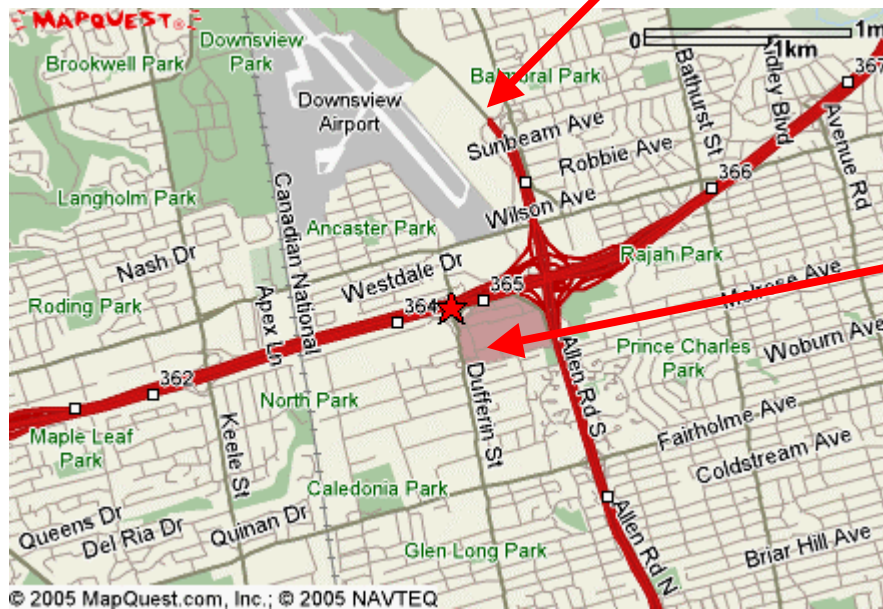

University of Toronto Institute for Aerospace Studies
4925 Dufferin Street, Toronto, Ontario, Canada, M3H 5T6

Hotels Near UTIAS/SFL

1. Travelodge Toronto North
50 Norfinch Dr.
Nearest major intersection: Finch Ave. and Hwy 400.
1-800-578-7878
Hotel direct number is 416-663-9500.
2. Holiday Inn Express, Toronto North York
30 Norfinch Dr.
Nearest major intersection: Finch Ave. and Hwy 400.
(416) 665-3500

Driving Directions for Travelodge and Holiday Inn Express (from Pearson International Airport)
HWY 401 TO HWY 400 NORTH, EXIT AT FINCH AVENUE (EAST), TURN LEFT 1ST LIGHT (NORFINCH).

Driving Directions for Travelodge and Holiday Inn Express (from UTIAS)
Go north on Dufferin Street for a short distance, and turn left at Steeles Ave. Go west on Steeles, past Jane Street and turn left at Norfinch. Proceed south on Norfinch, hotel is on your right.

Dufferin and the Allen Expressway are separate roads south of Hwy 401.

Driving Directions (from Pearson International Airport)

HWY 401E, EXIT DUFFERIN, ENTRANCE IS THROUGH A CAR DEALERSHIP.

Driving Directions (coming from UTIAS)

Take Dufferin Street south, this street turns into ALLEN RD, EXIT YORKDALE ROAD, CROSS DUFFERIN. HOTEL ENTRANCE IS ON LEFT.

Driving Directions (coming from East)

HWY 401W, EXIT ALLEN RD, EXIT YORKDALE ROAD, CROSS DUFFERIN. HOTEL ENTRANCE IS ON LEFT.