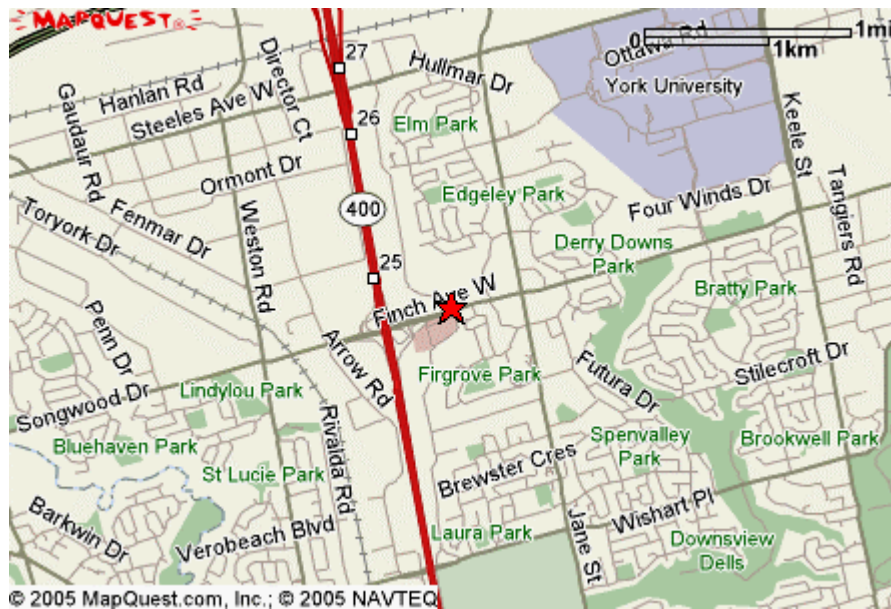

University of Toronto Institute for Aerospace Studies
4925 Dufferin Street, Toronto, Ontario, Canada, M3H 5T6

Hotels Near UTIAS/SFL

1. Travelodge Toronto North
50 Norfinch Dr.
Nearest major intersection: Finch Ave. and Hwy 400.
1-800-578-7878
Hotel direct number is 416-663-9500.
2. Holiday Inn Express, Toronto North York
30 Norfinch Dr.
Nearest major intersection: Finch Ave. and Hwy 400.
(416) 665-3500

Driving Directions for Travelodge and Holiday Inn Express (from Pearson International Airport)
HWY 401 TO HWY 400 NORTH, EXIT AT FINCH AVENUE (EAST), TURN LEFT 1ST LIGHT (NORFINCH).

Driving Directions for Travelodge and Holiday Inn Express (from UTIAS)
Go north on Dufferin Street for a short distance, and turn left at Steeles Ave. Go west on Steeles, past Jane Street and turn left at Norfinch. Proceed south on Norfinch, hotel is on your right.

Dufferin and the Allen Expressway are separate roads south of Hwy 401.

Driving Directions (from Pearson International Airport)

HWY 401E, EXIT DUFFERIN, ENTRANCE IS THROUGH A CAR DEALERSHIP.

Driving Directions (coming from UTIAS)

Take Dufferin Street south, this street turns into ALLEN RD, EXIT YORKDALE ROAD, CROSS DUFFERIN. HOTEL ENTRANCE IS ON LEFT.

Driving Directions (coming from East)

HWY 401W, EXIT ALLEN RD, EXIT YORKDALE ROAD, CROSS DUFFERIN. HOTEL ENTRANCE IS ON LEFT.